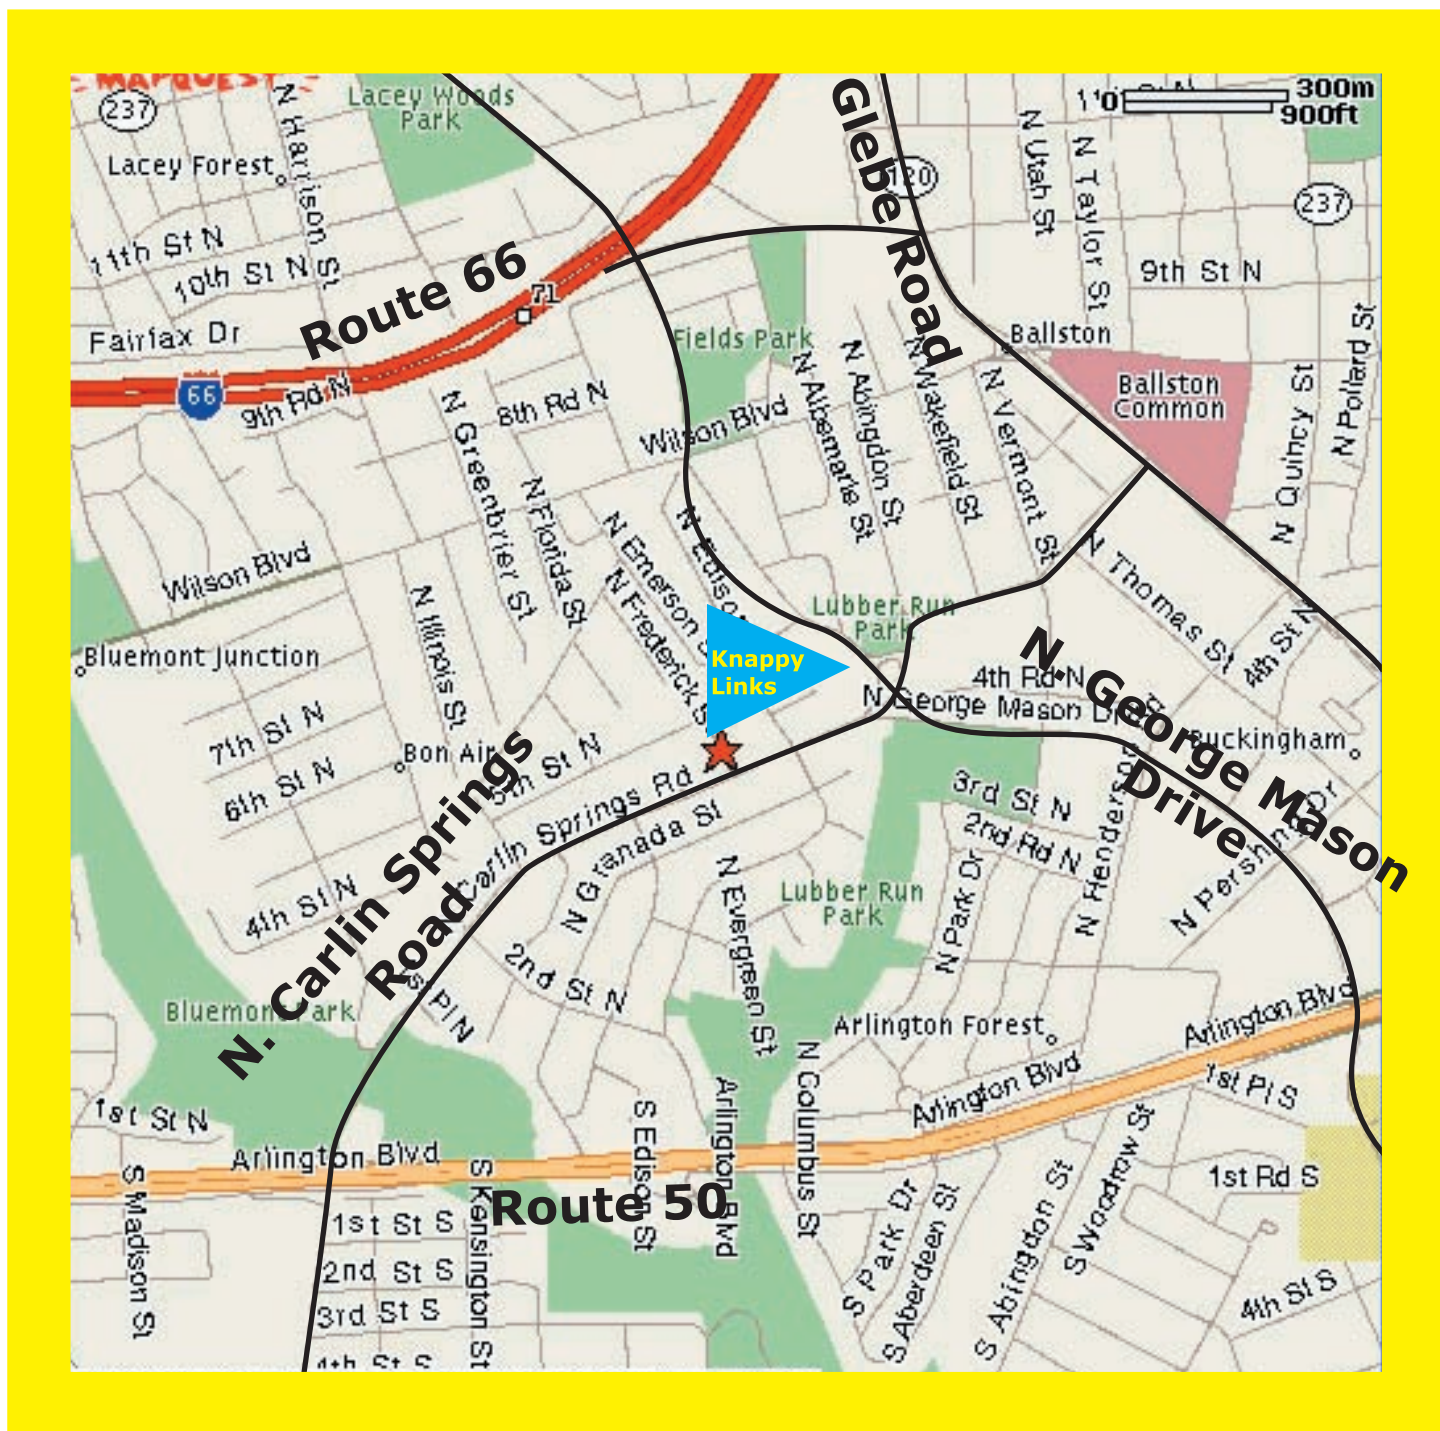

## Directions to 401 N. Frederick St.—

Take Route 66 Exit 71 to Glebe Road South (go right at light). Cross Wilson Blvd.; turn right on Carlin Springs at next light (Ballston Common Mall on your left). Cross bridge over George Mason (approx. 1/2 mile); Frederick St. will be your second right (after Edison St.). Knappy Links is behind the first house on the right (#401).