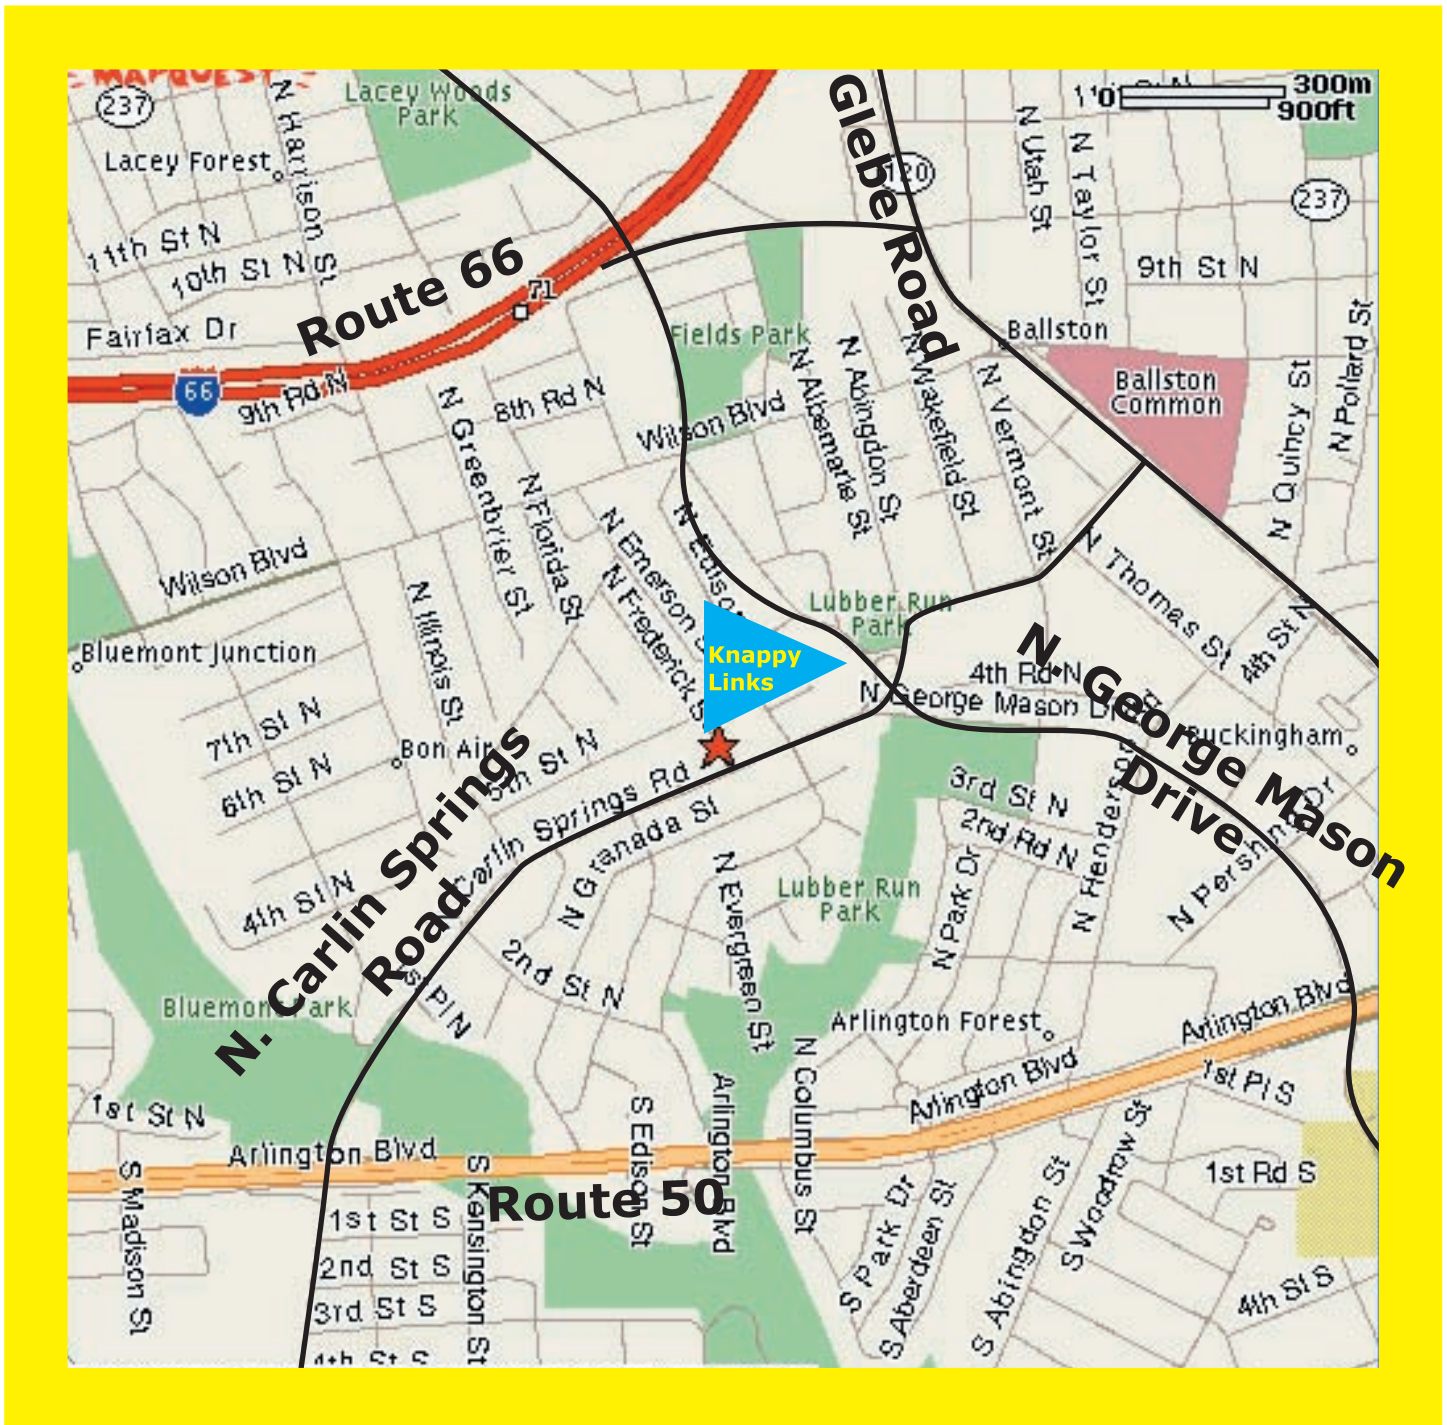

Knappy Links

Directions to 401 N. Frederick St.—

Take Route 66 Exit 71 to Glebe Road South (go right at light). Cross Wilson Blvd.; turn right on Carlin Springs at next light (Ballston Common Mall on your left). Cross bridge over George Mason (approx. 1/2 mile); Frederick St. will be your second right (after Edison St.). Knappy Links is behind the first house on the right (#401).